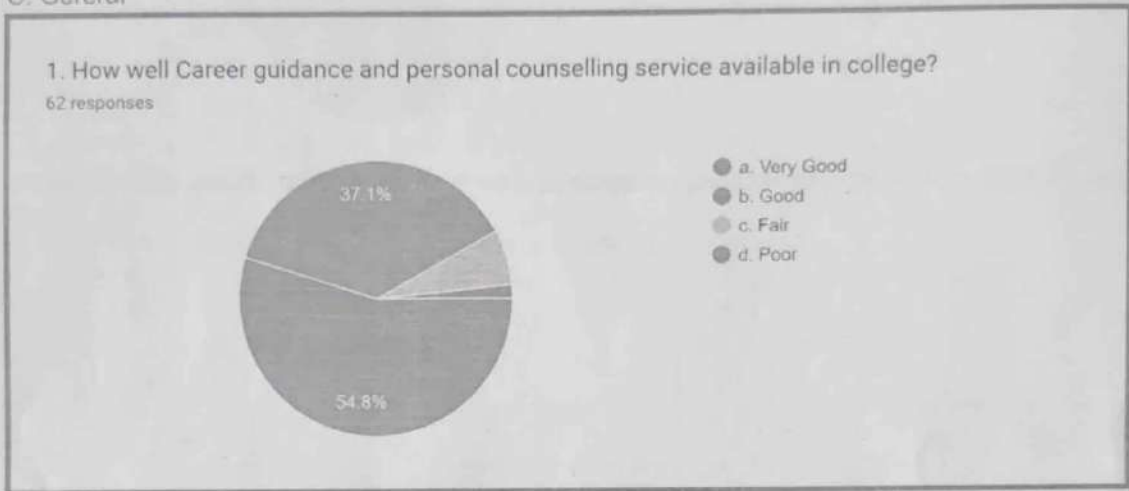

Analysis of Studetns satisfaction survey 2017-18, Sheth J.N. Paliwala College Pali

B Institutional facilities: The reading material obtained from the library is 60%. Therefore the students can access the library material easily and properly. 61.3% students says that the library is well equipped. Most of the students are not satisfied with audio visual material used by the teachers. There is requirement of improvement. As college is very near to the Ganpati Temple. In college campus canteen facility is not proper. Many students are not satisfied with canteen facilities. College is near to public health centre. We are not providing the health centre to the students.

C. General

[Handwritten Signature]
PRINCIPAL
Sheth J. N. Paliwala Com,
College, Sci. & Arts Collens,
Pali- Sudhagad. Dist. Raichod