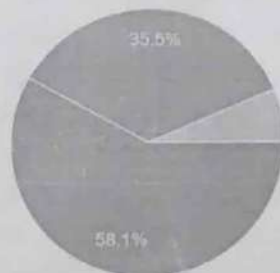

- Very Good
- Good
- Fair
- Poor