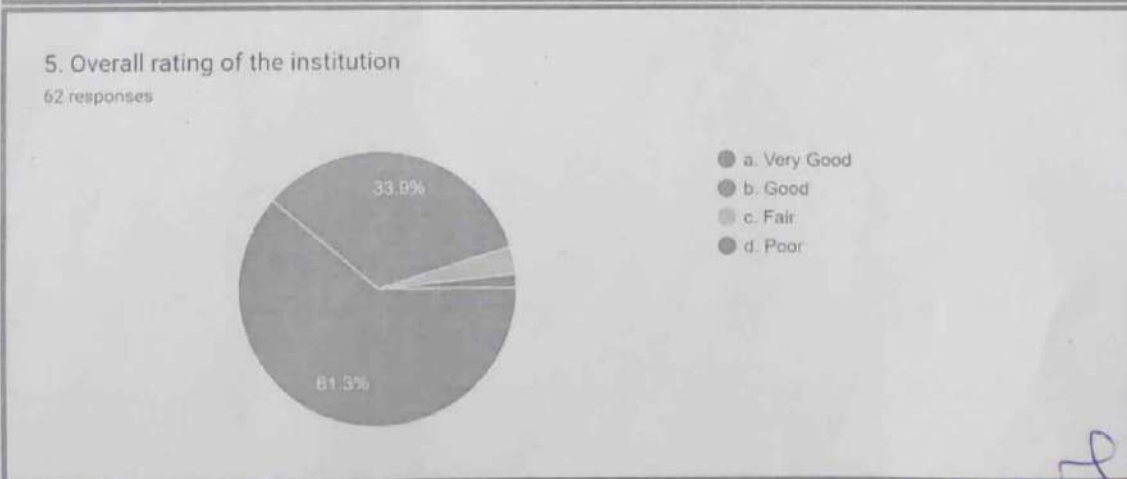

Analysis of Studetns satisfaction survey 2017-18, Sheth J.N. Paliwala College Pali

[Signature]
PRINCIPAL
Sheth J. N. Paliwala Com.
College, Sci. & Arts College,
Pali- Sudhagad, Dist. Kargad.