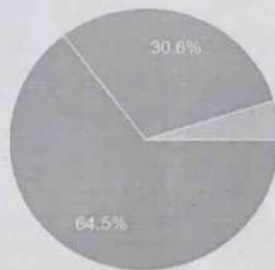

- Very Good
- Good
- Fair
- Poor

3. How well was the teacher able to communicate?

62 responses