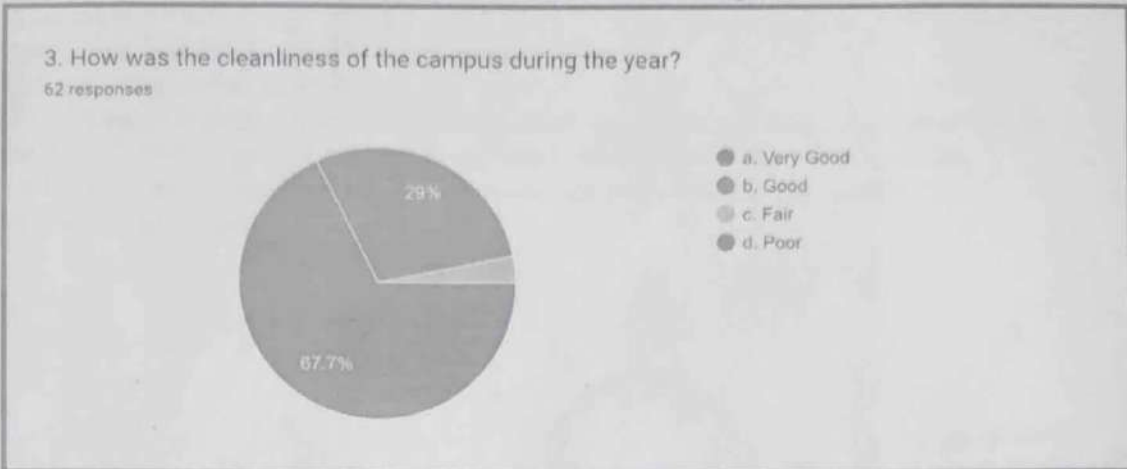

Analysis of Studetns satisfaction survey 2017-18, Sheth J.N. Paliwala College Pali

[Signature]
PRINCIPAL
Sheth J. N. Paliwala Com.
College, Sci. & Arts College,
Pali- Sudhagad, Dist. Kargad.