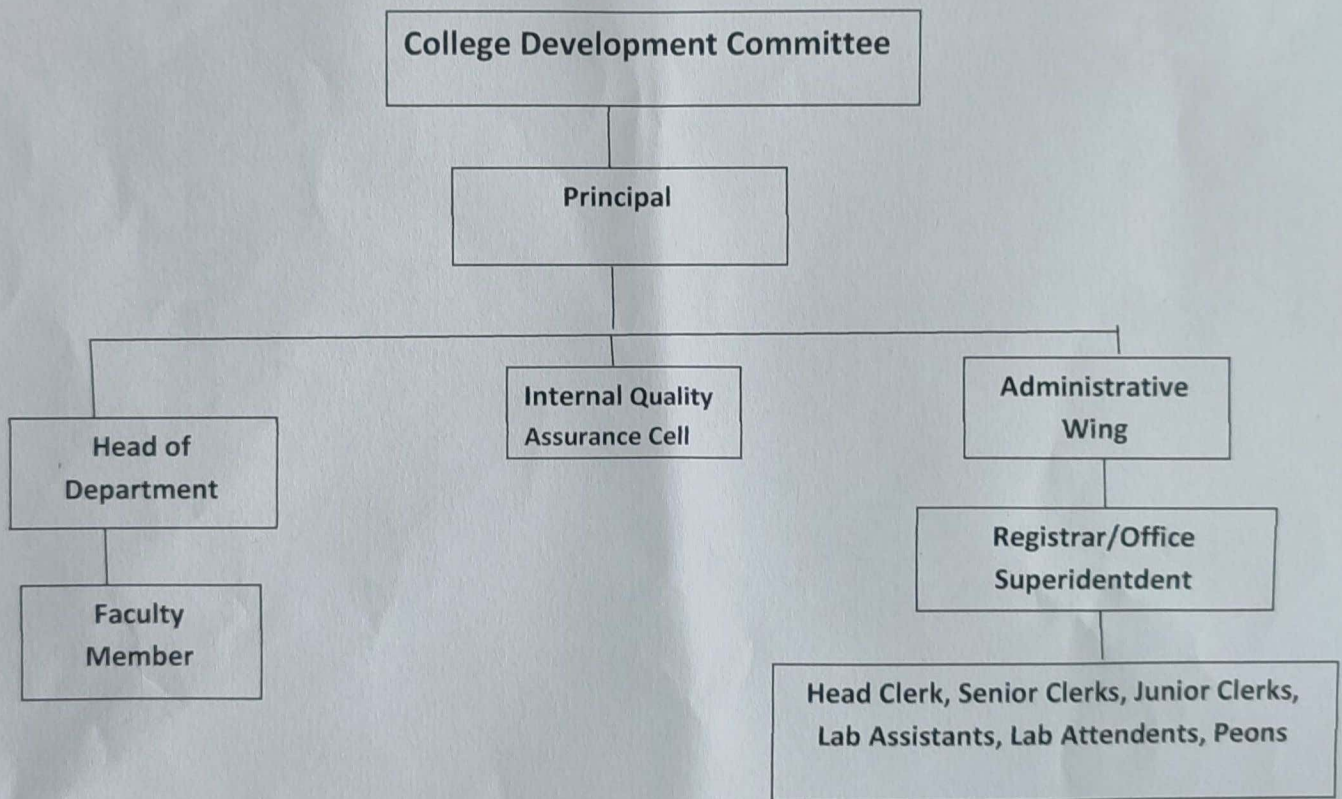

Sudhagad Education Society's

Estd.1989-90

SHETH J. N. PALIWALA COMMERCE COLLEGE, SCIENCE & ARTS COLLEGE, PALI-SUDHAGAD, RAIGAD

Accredited with 'B' grade by NAAC

Late. Shri. K. G. Limaye
Founder Chairman

Shri. V. G. Oswal
Chairman
Mob.:9422691491

Shri. Ravindra Limaye
Vice-Chairman
Mob.:9224582575

Dr. S. C. Lahupachang
Principal
Mob.:9422036364

INSTITUTIONAL ORGANOGRAM

Year- 2023-2024

PRINCIPAL
Sheth J. N. Paliwala Com,
College, Sci. & Arts College,
Pali- Sudhagad, Dist.- Raigad.